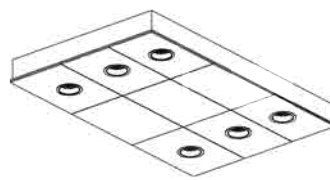

Self Edged

"J" Mitered Binder

"L" Binder (11 GA)

Popular Layouts *More Options Available*

Dorado

Tucana

Carina

Orion

Triton

Handrails

Round 1 1/2"

Flat Bar 2" x 1/4"

Flat Bar 3" x 1/4"

Ceilings

Europa

Pandora