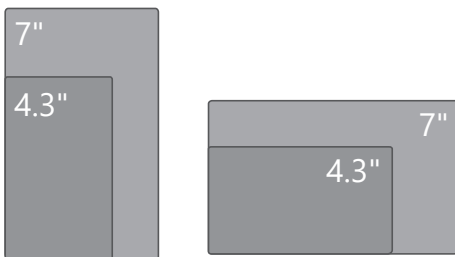

Mosaic Giotto TFT series display shown. The high resolution fully customizable indicator can integrate dynamic full color backgrounds and incorporate additional icons and elevator related information.

Features

- ✓ 4 Wire DMG Serial link
- ✓ Images and audio can be associated to each floor
- ✓ On board programming menu
- ✓ Accelerometer inside

Available Sizes

Available in 4:3 ratio in 4.3" and 7". Can be positioned landscape or portrait.

SS#4 COP shown with 7" Mosaic Giotto TFT PI, BS Classic push button, Julius Surface mount tactile and surround, 2010 code with service cabinet.

Mosaic Comparison Chart

	Features	Rafaello	Giotto	Matisse	Altus
Screen	Sizes	2.8", 4.3"	4.3" & 7"	7", 10.4" (16:9), 15", 17", 19" (4:3) & HDMI output to any size	48", 38", 28", 19" (Panoramic) 21", 19", 15" (4:3)
	Resolution	320x240, 480x272	480x272, 800x480	800x480, 1024x768, 1280x1024	1920x540
	Technology	TFT-BICOLOR	TFT (65000 COLORS)	TFT (65000 COLORS)	TFT (65000 COLORS)
	Rotation	✓	✓	✓	✓
Inputs	Binary/Gray Code/Line Per Floor (up to 32 floors)	✓	✓	✓	✓
	CAN-BUS	✓	✓	✓	✓
	RS485	✓	✓	✓	✓
	DMG 4S	✓	✓	✓	✓
Advanced Features	Integrated Voice Annunciator		✓	✓	✓
	Live Video Input			✓	✓
	Live Video Input (2-way video enabled)			✓	✓
	Message Boards/Digital Signage			✓	✓
	RRS Feeds - weather, news, etc. (network required)			✓	✓
	USB update	✓	✓	✓	✓
	Audio/Picture/Video Messages		audio & picture only	✓	✓
	Emergency Light		✓	✓	✓
	Custom Background Picture (per floor)		✓ *	✓	✓
	Lobby Displays			✓	✓
	Content Management			Self / Cloud	Self / Cloud
Elevator input (ex. floor, emergency service, door open)		✓	✓	✓	