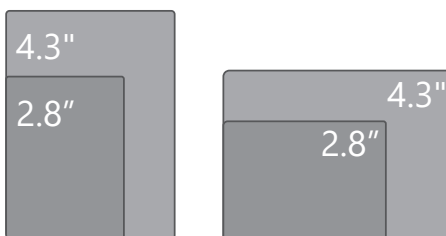

**Mosaic Raffaello** TFT series display. This indicator can display either plain color or one of the newest gradient style backgrounds (Red Passion, Black and White, Gray Goose, and Blue Shades). It can be installed either vertically or horizontally, at landings or inside the elevator car, using serial or parallel inputs.

## Available Sizes

Available in 4:3 in 2.8" and 4.3". Can be positioned landscape or portrait.

SS#4 COP shown with 4.3" Mosaic Raffaello TFT PI, BS Classic pushbutton, Julius Surface mount tactile and surround, 2000 code with surface mount service key switches.

# Mosaic Comparison Chart

	Features	Raffaello	Giotto	Matisse	Altus
<b>Screen</b>	Sizes	2.8", 4.3"	4.3" & 7"	7", 10.4" (16:9), 15", 17", 19" (4:3) & HDMI output to any size	48", 38", 28", 19" (Panoramic) 21", 19", 15" (4:3)
	Resolution	320x240, 480x272	480x272, 800x480	800x480, 1024x768, 1280x1024	1920x540
	Technology	TFT-BICOLOR	TFT (65000 COLORS)	TFT (65000 COLORS)	TFT (65000 COLORS)
	Rotation	✓	✓	✓	✓
<b>Inputs</b>	Binary/Gray Code/Line Per Floor (up to 32 floors)	✓	✓	✓	✓
	CAN-BUS	✓	✓	✓	✓
	RS485	✓	✓	✓	✓
	DMG 4S	✓	✓	✓	✓
<b>Advanced Features</b>	Integrated Voice Annunciator		✓	✓	✓
	Live Video Input			✓	✓
	Live Video Input (2-way video enabled)			✓	✓
	Message Boards/Digital Signage			✓	✓
	RRS Feeds - weather, news, etc. (network required)			✓	✓
	USB update	✓	✓	✓	✓
	Audio/Picture/Video Messages		audio & picture only	✓	✓
	Emergency Light		✓	✓	✓
	Custom Background Picture (per floor)		✓ *	✓	✓
	Lobby Displays			✓	✓
	Content Management			Self / Cloud	Self / Cloud
Elevator input (ex. floor, emergency service, door open)			✓	✓	