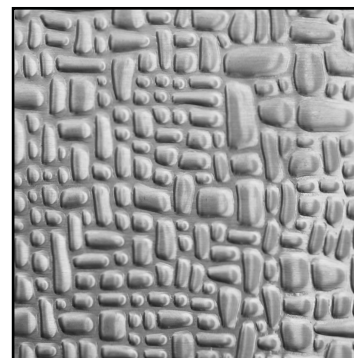

Biltmore Cherry

Natural Tigris

Monticello Maple

5th Ave. Elm

#4 Brushed Stainless Steel

5WL® Satin
Stainless Steel

Linen Pattern
Stainless Steel

Bubble Pattern
Stainless Steel